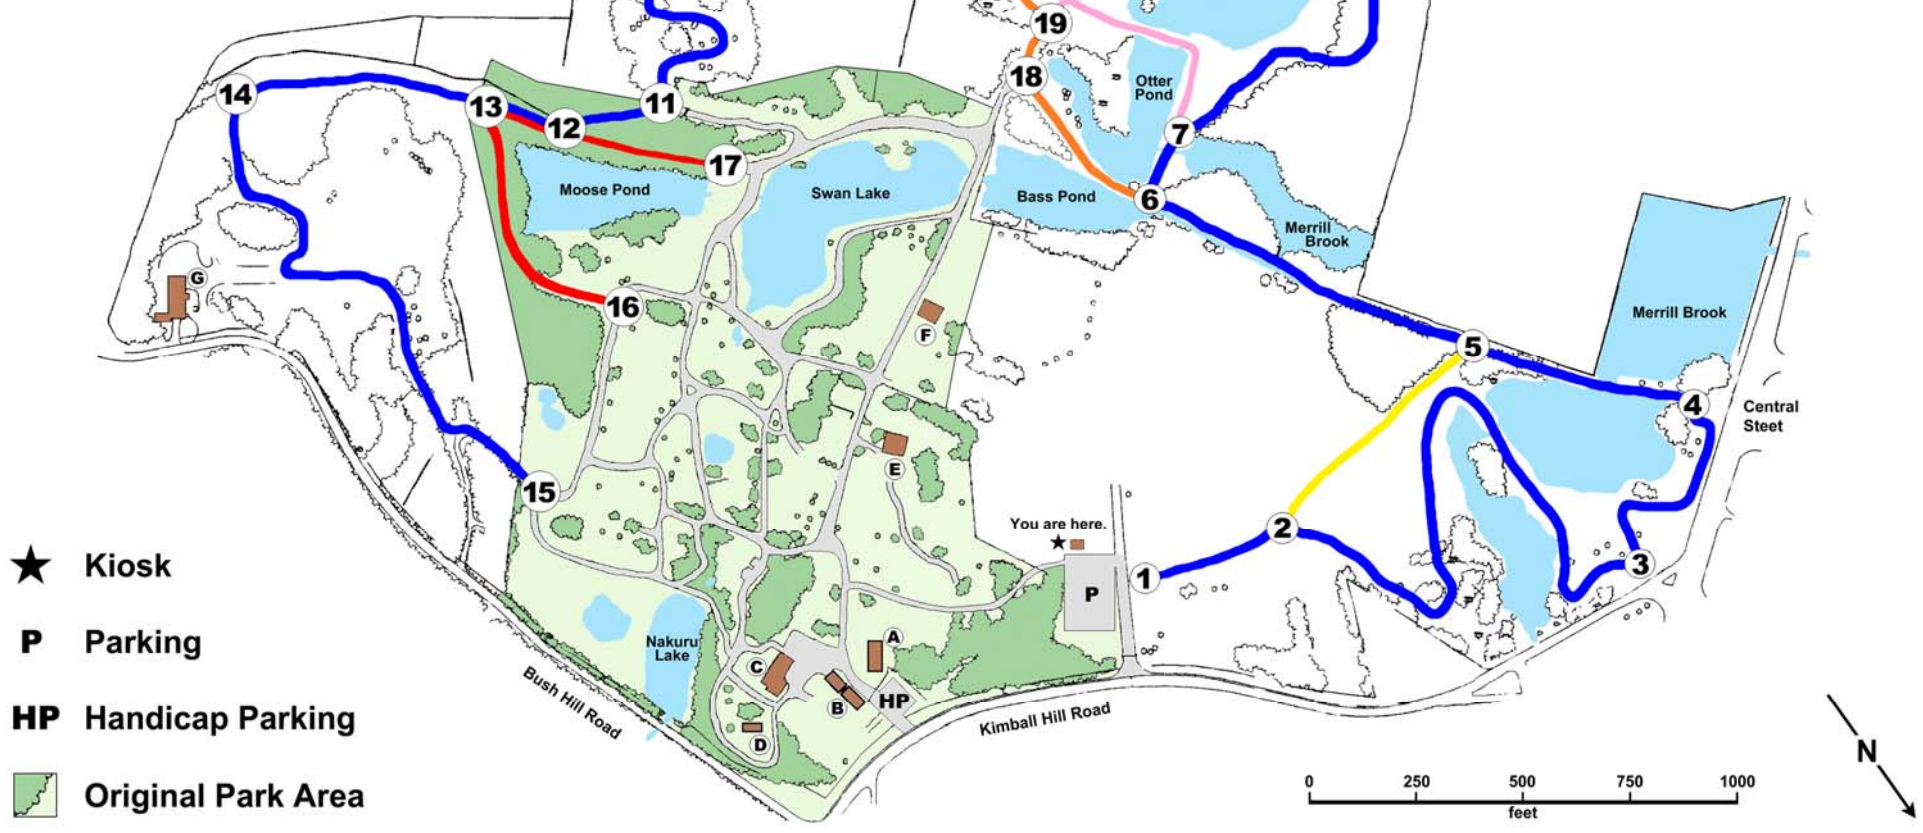

<u>Trails</u>		<u>Miles</u>
	Haselton Farm Trail	2.5
	Meadow View	0.1
	Otter Way	0.2
	Beaver Path	0.1
	Oak Ridge Trail	0.3
	Deer Run	0.1
	Moose Pond Trail	0.3
	Signpost	

<u>Historic Buildings</u>	
A	Railroad Station
B	Office - Kitchen
C	Elephant Barn
D	Old Woman in the Shoe
E	Gorilla House
F	A Frame
G	Haselton Barn

- Kiosk
- **P** Parking
- **HP** Handicap Parking
- Original Park Area